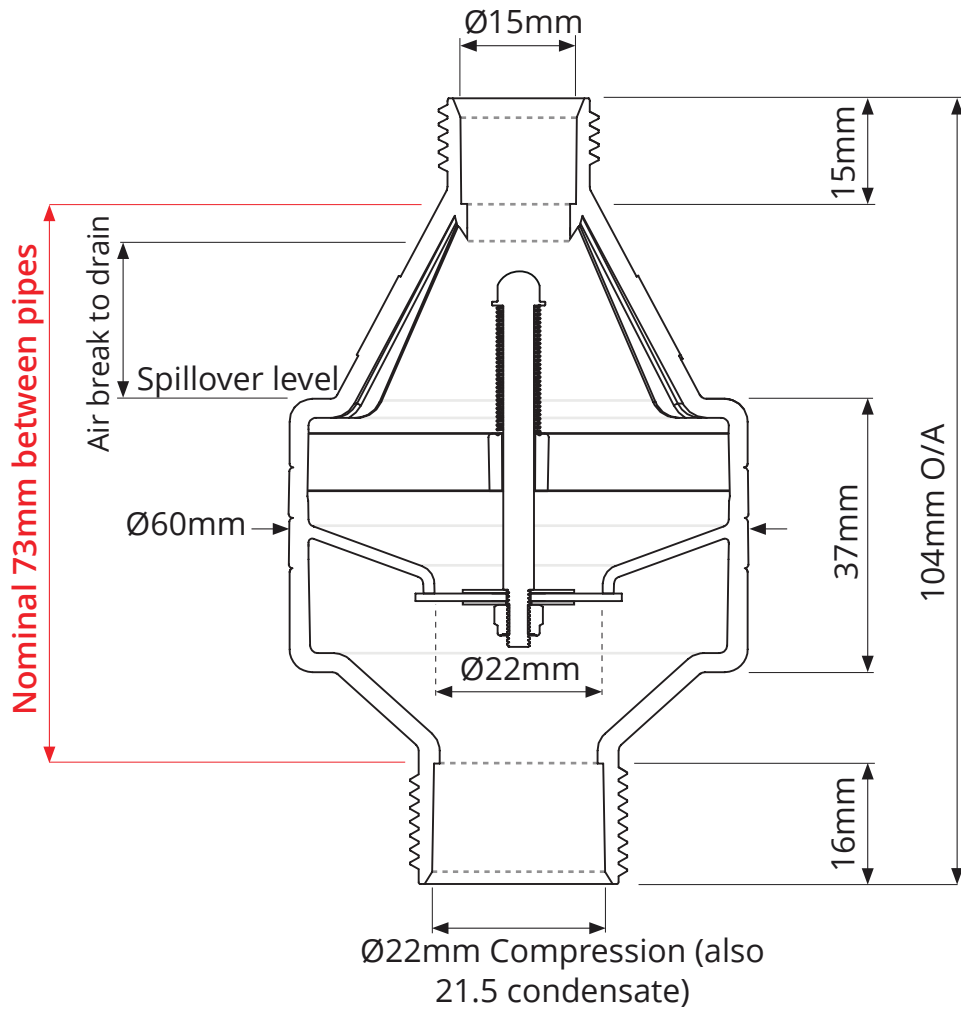

15mm Plastic Nut

15mm Plastic Olive

22mm Plastic Olive

22mm Plastic Nut

Product Name:	hotun 100C 15x22
Title:	G A Dimensions
Drawn By:	Russell Armstrong
Scale:	1:1 - A4
Date:	September 2016
Status:	Production
Revision:	B

Rev.	Date	Description	Issue	By
B	28/03/2023	Dimension text size ammended	Production	RWA
A	02/11/2021	Included Plastic Nuts & Olives	Production	RWA

Please note: do not to scale  
2016 © and © RA Tech UK Ltd.